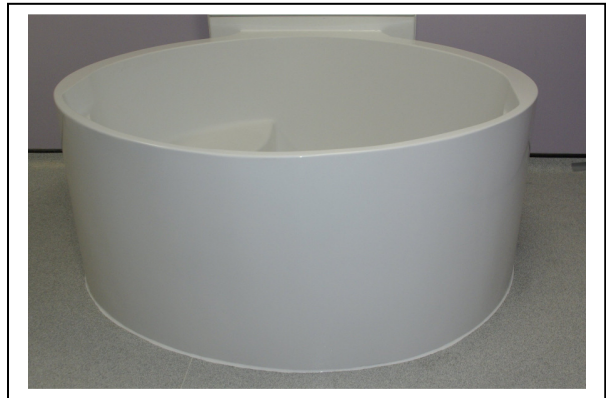

	Internal	External
Length	1599mm	1810mm
Width	1296mm	1511mm
Depth	629mm	779mm
Capacity	ca. 800L	

The Venus Elliptical Birth Bath
by

Aqua Births 
the water birth specialists

0845 230 1381